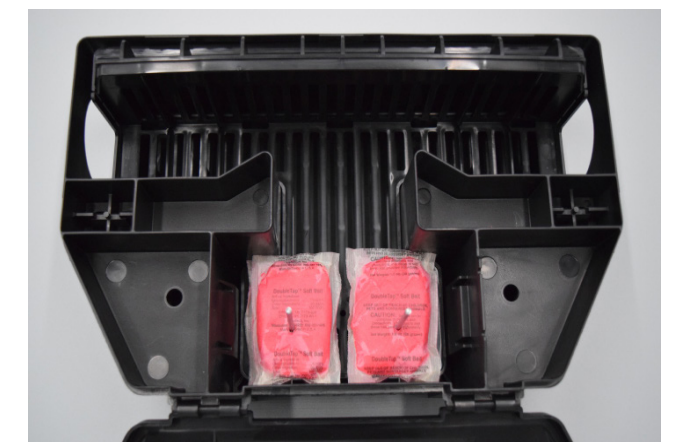

Photo courtesy of Big Dutchman Inc.

Features & Benefits

Decrease the risk of rodent baiting in your cage-free production operation

Barriers help brush crumbs from the underbelly of rodents before exiting and create another blockade to stop bait waste from leaving the station

For mice: knock-outs create another barrier for crumbs

For rats: remove to enlarge entry/exit points

Plugs Aegis-RP drain holes to reduce crumb out

Removable grate allows you to easily clean the catch basin

Sold in cases of 6 Risk Reducers

Bait station sold separately

Helps prevent rodenticide crumb-out in your production operation. Use in an RP Anchor station to elevate and help prevent manure & water from entering.