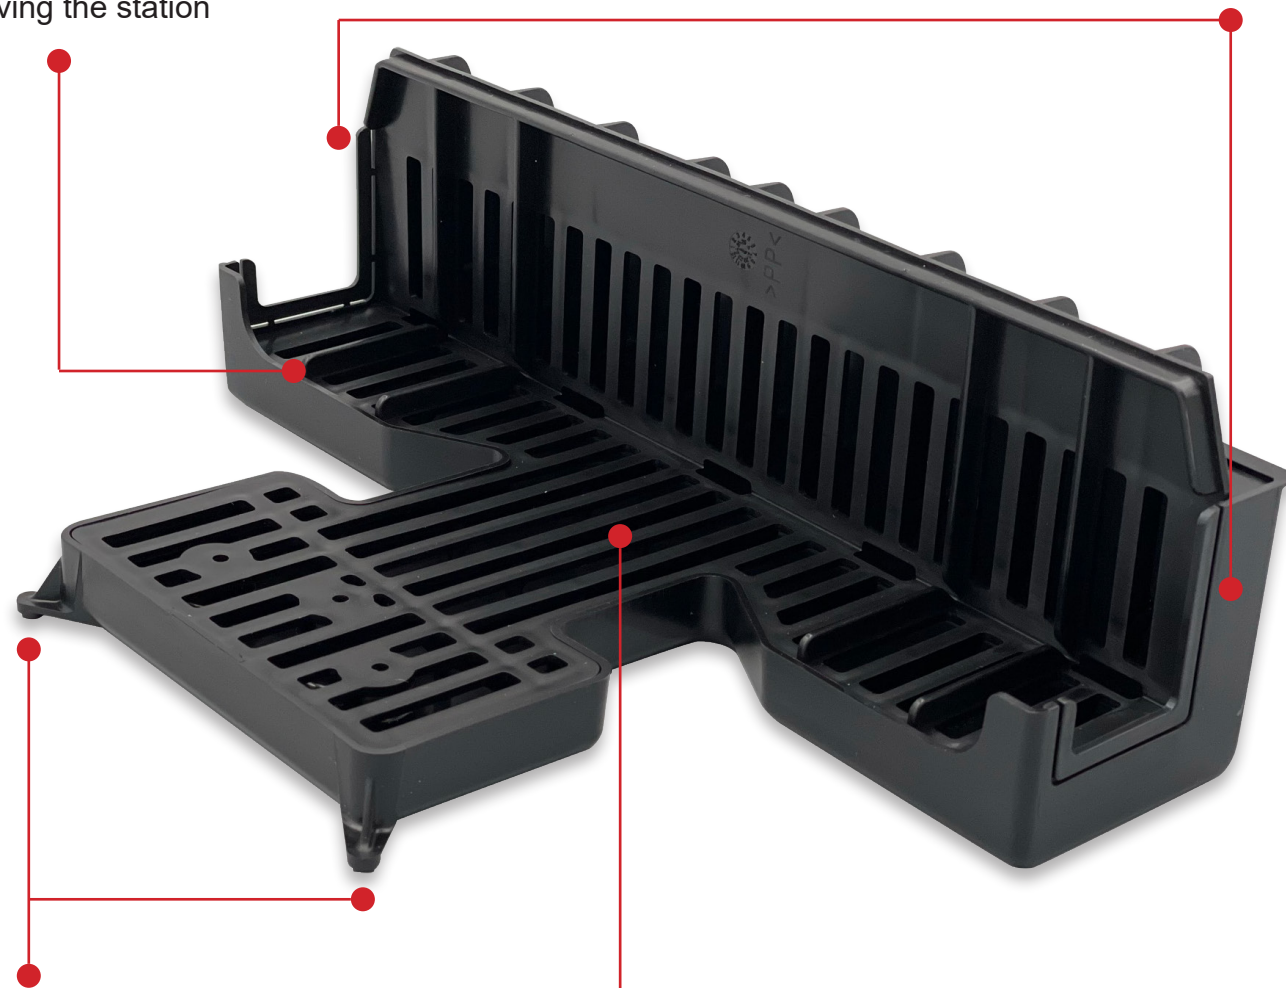

Photo courtesy of Big Dutchman Inc.

Features & Benefits

Decrease the risk of rodent baiting in your cage-free production operation

Barriers help brush crumbs from the underbelly of rodents before exiting and create another blockade to stop bait waste from leaving the station

For mice: knock-outs create another barrier for crumbs

For rats: remove to enlarge entry/exit points

Plugs Aegis-RP drain holes to reduce crumb out

Removable grate allows you to easily clean the catch basin

Sold in cases of 6 Risk Reducers

Bait station sold separately

Helps prevent rodenticide crumb-out in your production operation. Use in an RP Anchor station to elevate and help prevent manure & water from entering.